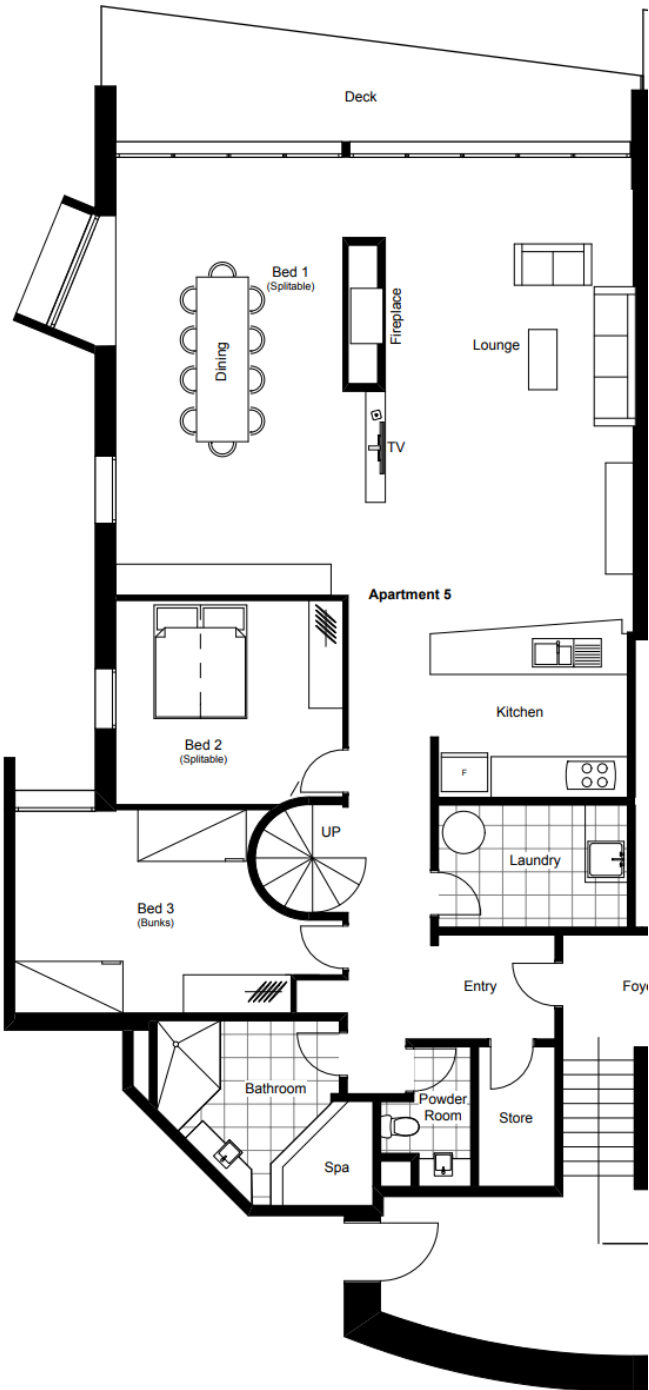

TWO LEVEL, 3 BEDROOM –8 SHARE

APARTMENT VALLEY VIEW 5

LOWER LEVEL

MEZZANINE LEVEL