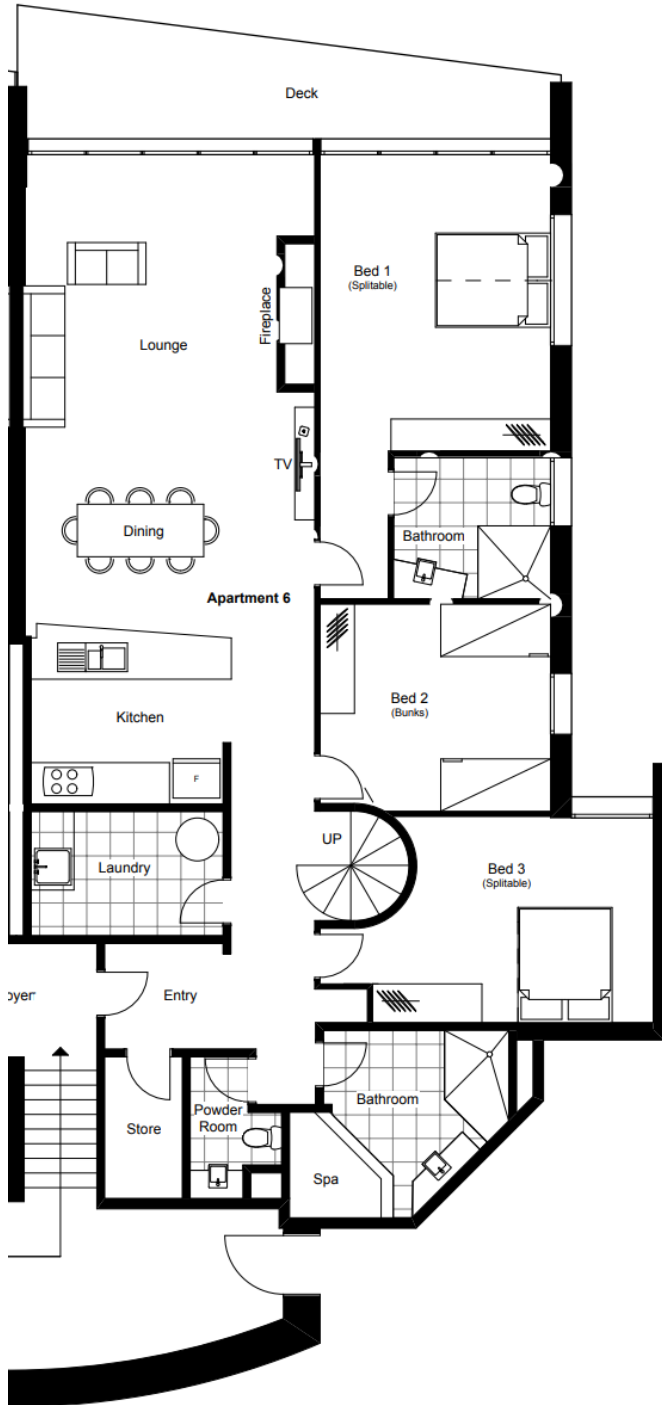

TWO LEVEL, 4 BEDROOM – 10 SHARE

APARTMENT VALLEY VIEW 6

LOWER LEVEL

MEZZANINE LEVEL